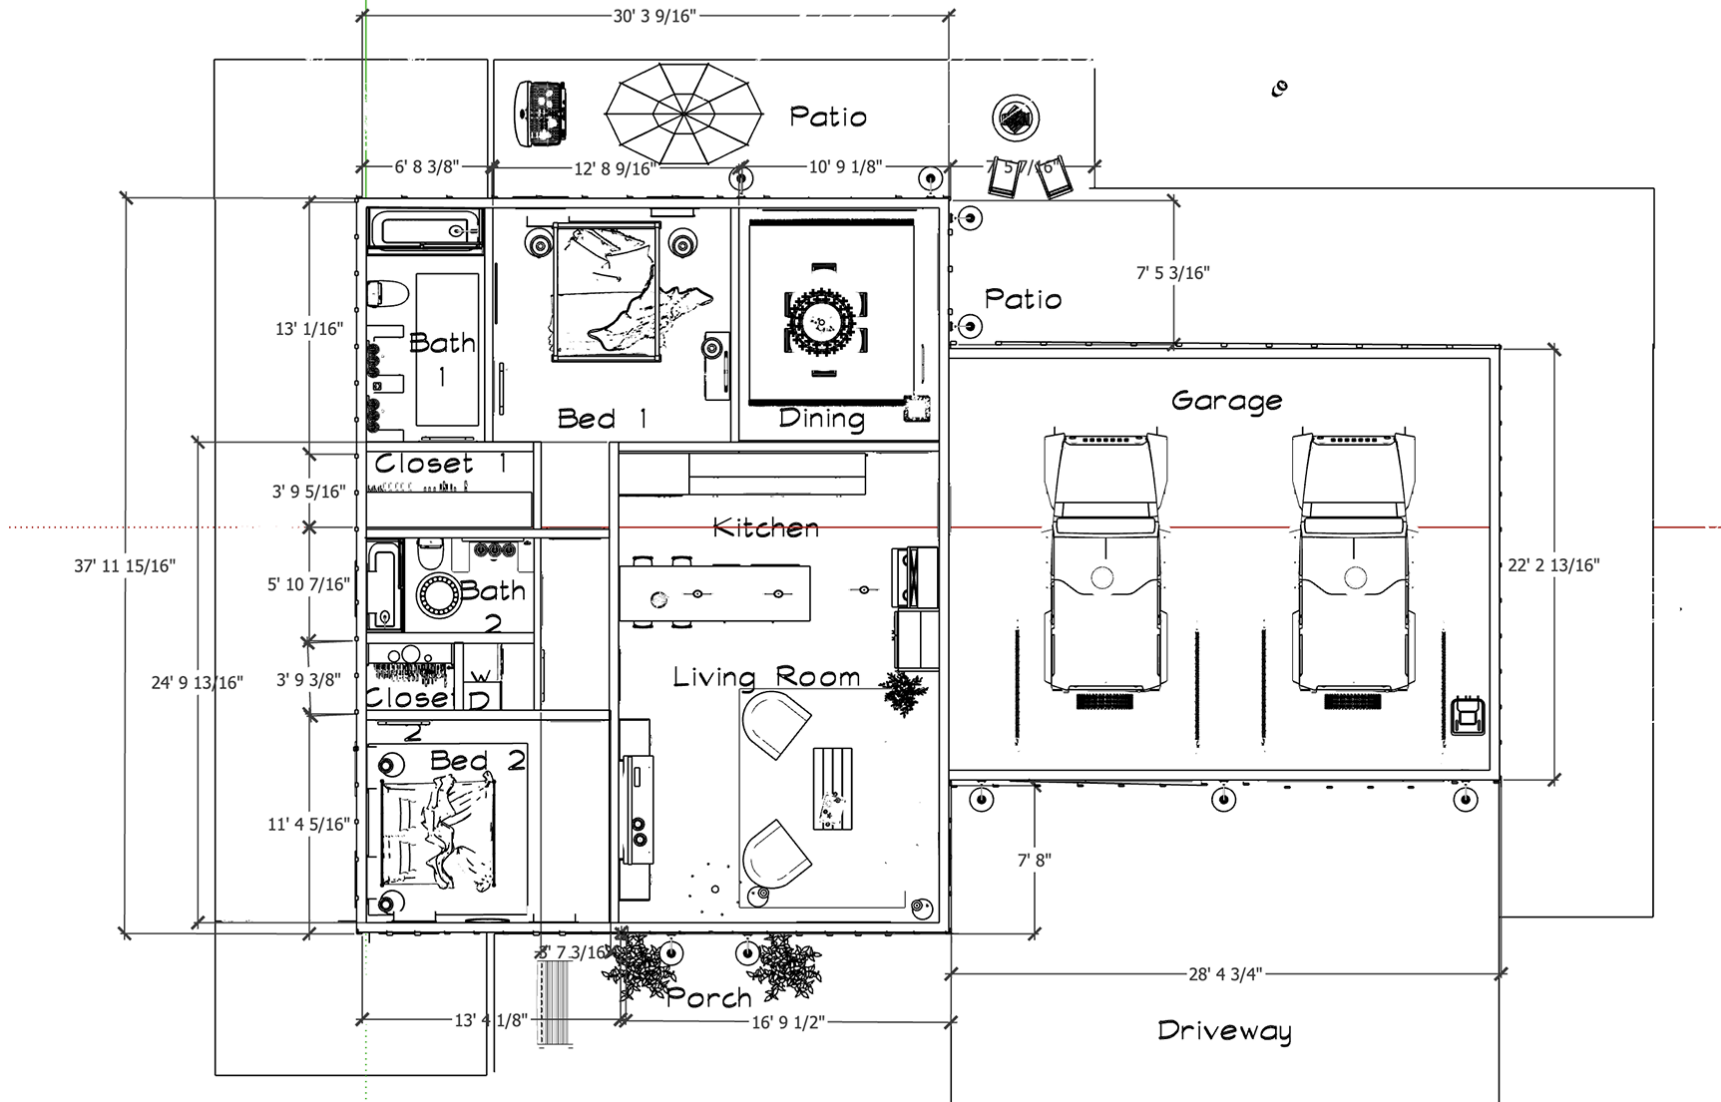

Farmhouse

Interior Design by Holland

Floor Plan

Dimensions

Farmhouse Front

Farmhouse Back

Living Room

Kitchen

Dining

Bedroom 1

Bath 1

Closet 1

Bed 2

Closet 2

Bath 2

Garage